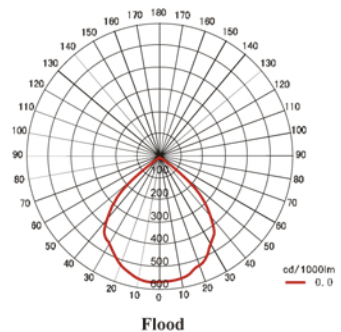

### Light distribution curve

### Main specification

Input Voltage	90-305VAC / 127-431VDC
Output Voltage	54VDC
Frequency	50Hz / 60Hz
Ingress Protection	IP66
Anti Corrosion Grade	WF2
Insulation Grade	I
Space Height Ratio	1.8(Spotlight), 3(Floodlight)
Thread	G3/4"
Leading-in cable diameter	φ 8mm - φ 14mm
Dimension	φ 380x268.5mm
Net Weight	7.5Kg

### Drawing of dimension (Dimensions in mm)