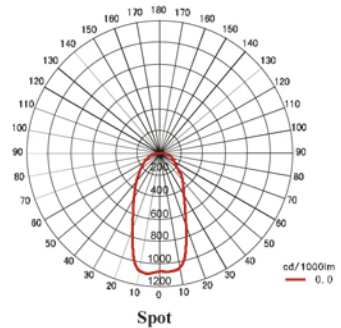

### Light distribution curve

### Characteristics

- Especially designed for high bay, tall roof. It efficiently utilize the light to 95%. Glare free, have a good performance of illuminance uniformity.
- Floodlight or spotlight is both available according to mounting height. (8-15meters: floodlight, >15meters: spotlight)
- It adopts American CREE LED as light source, can save 60% or more on energy than the metal halide lamp.
- The light source is separated from the electrical appliance. This split style with the high efficiency radiator have solved the heating-up problem so that ensure the 100,000 hours LED lifespan.
- Equipped with world top ranking brand, Taiwan Meanwell electrical appliance with power factor 0.98, make the lamp's performance more stable and efficient.
- The locking device on the bracket will keep the lamp from shift or trembling during harsh vibration.
- The shell adopts high-tech surface spraying technology, abrasion resistance and corrosion, waterproof, dustproof, suitable to be used in all kinds of environments
- Quick opening lid, easy to maintain.

### Main specification

Input Voltage	90-305VAC / 127-431VDC
Output Voltage	54VDC
Frequency	50Hz / 60Hz
Ingress Protection	IP66
Anti Corrosion Grade	WF2
Insulation Grade	I
Space Height Ratio	1.8(Spotlight), 3(Floodlight)
Thread	G3/4"
Leading-in cable diameter	φ 8mm - φ 14mm
Dimension	φ 380x268.5mm
Net Weight	7.5Kg

### Drawing of dimension (Dimensions in mm)