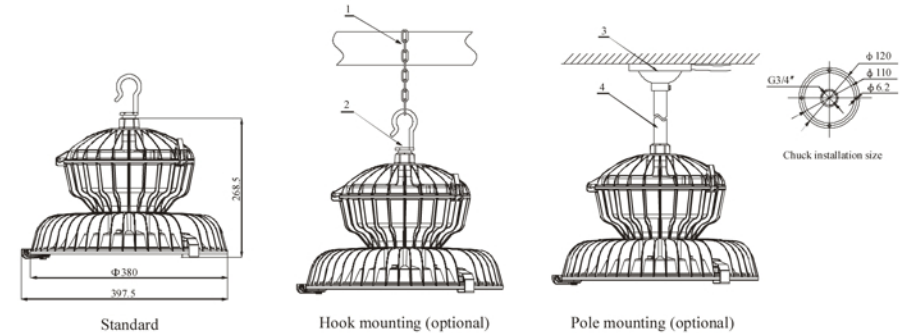

### Characteristics

- Especially designed for high bay, tall roof. It efficiently utilize the light to 95%. Glare free, have a good performance of illuminance uniformity.
- Floodlight or spotlight is both available according to mounting height. (8-15meters: floodlight, >15meters: spotlight)
- It adopts American CREE LED as light source, can save 60% or more on energy than the metal halide lamp.
- The light source is separated from the electrical appliance. This split style with the high efficiency radiator have solved the heating-up problem so that ensure the 100,000 hours LED lifespan.
- Equipped with world top ranking brand, Taiwan Meanwell electrical appliance with power factor 0.98, make the lamp's performance more stable and efficient.
- The locking device on the bracket will keep the lamp from shift or trembling during harsh vibration.
- The shell adopts high-tech surface spraying technology, abrasion resistance and corrosion, waterproof, dustproof, suitable to be used in all kinds of environments
- Quick opening lid, easy to maintain.

### Main specification

Input Voltage	90-305VAC / 127-431VDC
Output Voltage	54VDC
Frequency	50Hz / 60Hz
Ingress Protection	IP66
Anti Corrosion Grade	WF2
Insulation Grade	I
Space Height Ratio	1.8(Spotlight), 3(Floodlight)
Thread	G3/4"
Leading-in cable diameter	φ 8mm - φ 14mm
Dimension	φ 380x268.5mm
Net Weight	7.5Kg

### Drawing of dimension (Dimensions in mm)