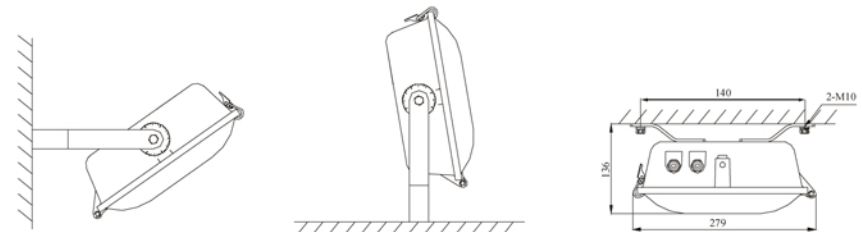

Drawing of dimension (Dimensions in mm)

Side wall-mounting

Seat-mounting

Ceiling mounting