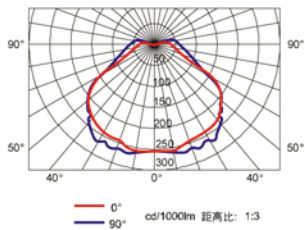

### Characteristics

- Light source: electrodeless lamp, can save 80% energy comparing with incandescent lamp of the same wattage.
- Long service life: 80,000 hours bulb lifetime. Free maintenance.
- Available to work on the wide voltage range, can be instantly started.
- Buckle design for easy installation and simple maintenance.
- The shell made of high-strength aluminum alloy, special sealing strip and the surface and high-pressure electrostatic coating treatment make the lamp waterproof, dustproof, can be use in all kinds of corrosive environment.
- Different kinds of mounting options: ceiling mounted, wall mounted etc. The illumination angle is adjustable within 180 degrees.

### Main specification

|                           |                             |
|---------------------------|-----------------------------|
| Input Voltage             | 220VAC 50Hz (60Hz Optional) |
| Ingress Protection        | IP65                        |
| Anti Corrosion Grade      | WF2                         |
| Insulation Grade          | I                           |
| Space Height Ratio        | 1.5                         |
| Leading-in cable diameter | φ 6mm - φ 8mm               |
| Dimension                 | 370*279*136mm               |
| Net Weight                | 3.5Kg                       |

### Light distribution curve