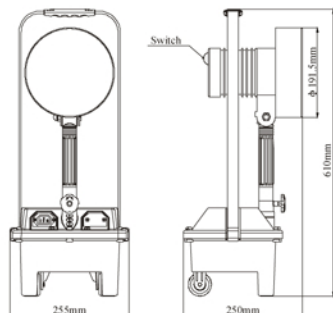

HID

Ex Code: Ex de IIC T6
Standard: GB3836.1, GB3836.2, GB3836.3
IEC60079-1:2007,MOD
IEC60079-7:2006,MOD

Drawing of dimension (Dimensions in mm)

Application

This product is widely used as mobile lighting for all kinds of night work tasks, repairing, inspection and accident relief etc.

Characteristics

- Safe and reliable: flame proof type of protection. Suitable to be used in various flammable and explosive environment.
- Efficient&Energy-saving:It adopts 35W HID as light source, gives 4 times light output than the halogen bulb. Its luminous flux can be 3,200Lumen, with 8 hours runtime.
- Flexible&Convenience: The lamp head has 360° rotation and 135° tilt.The tripod is potation. Extendable height: 1.2 to 3meters.
- Water-proof&Durable: The housing is made of aluminium alloy, insure the unit enable to stand the strong impact, waterproof.
- Intelligent charging: the recharging is controlled by the chip. with over charging protection, over discharge protection and short circuit protection. It will swift to trickling charge automatically when the battery is full charged.

Main specification

Specification	Unit	BW3200A
Rated Voltage	VDC	12
Charging Voltage	VAC	100-240
Rated Power	W	35
Rated Capacity	Ah	24
Light Output (high)	lm	3,200
Effective Beam Distance	m	1,200
Runtime (high)	h	8
Runtime (low)	h	—
Recharge Time	h	12
Service Life Of Bulb	h	10,000
Battery Recharge Cycle	Times	≈ 1,000
Dimension	mm	255x250x610
Net Weight	Kg	16.5